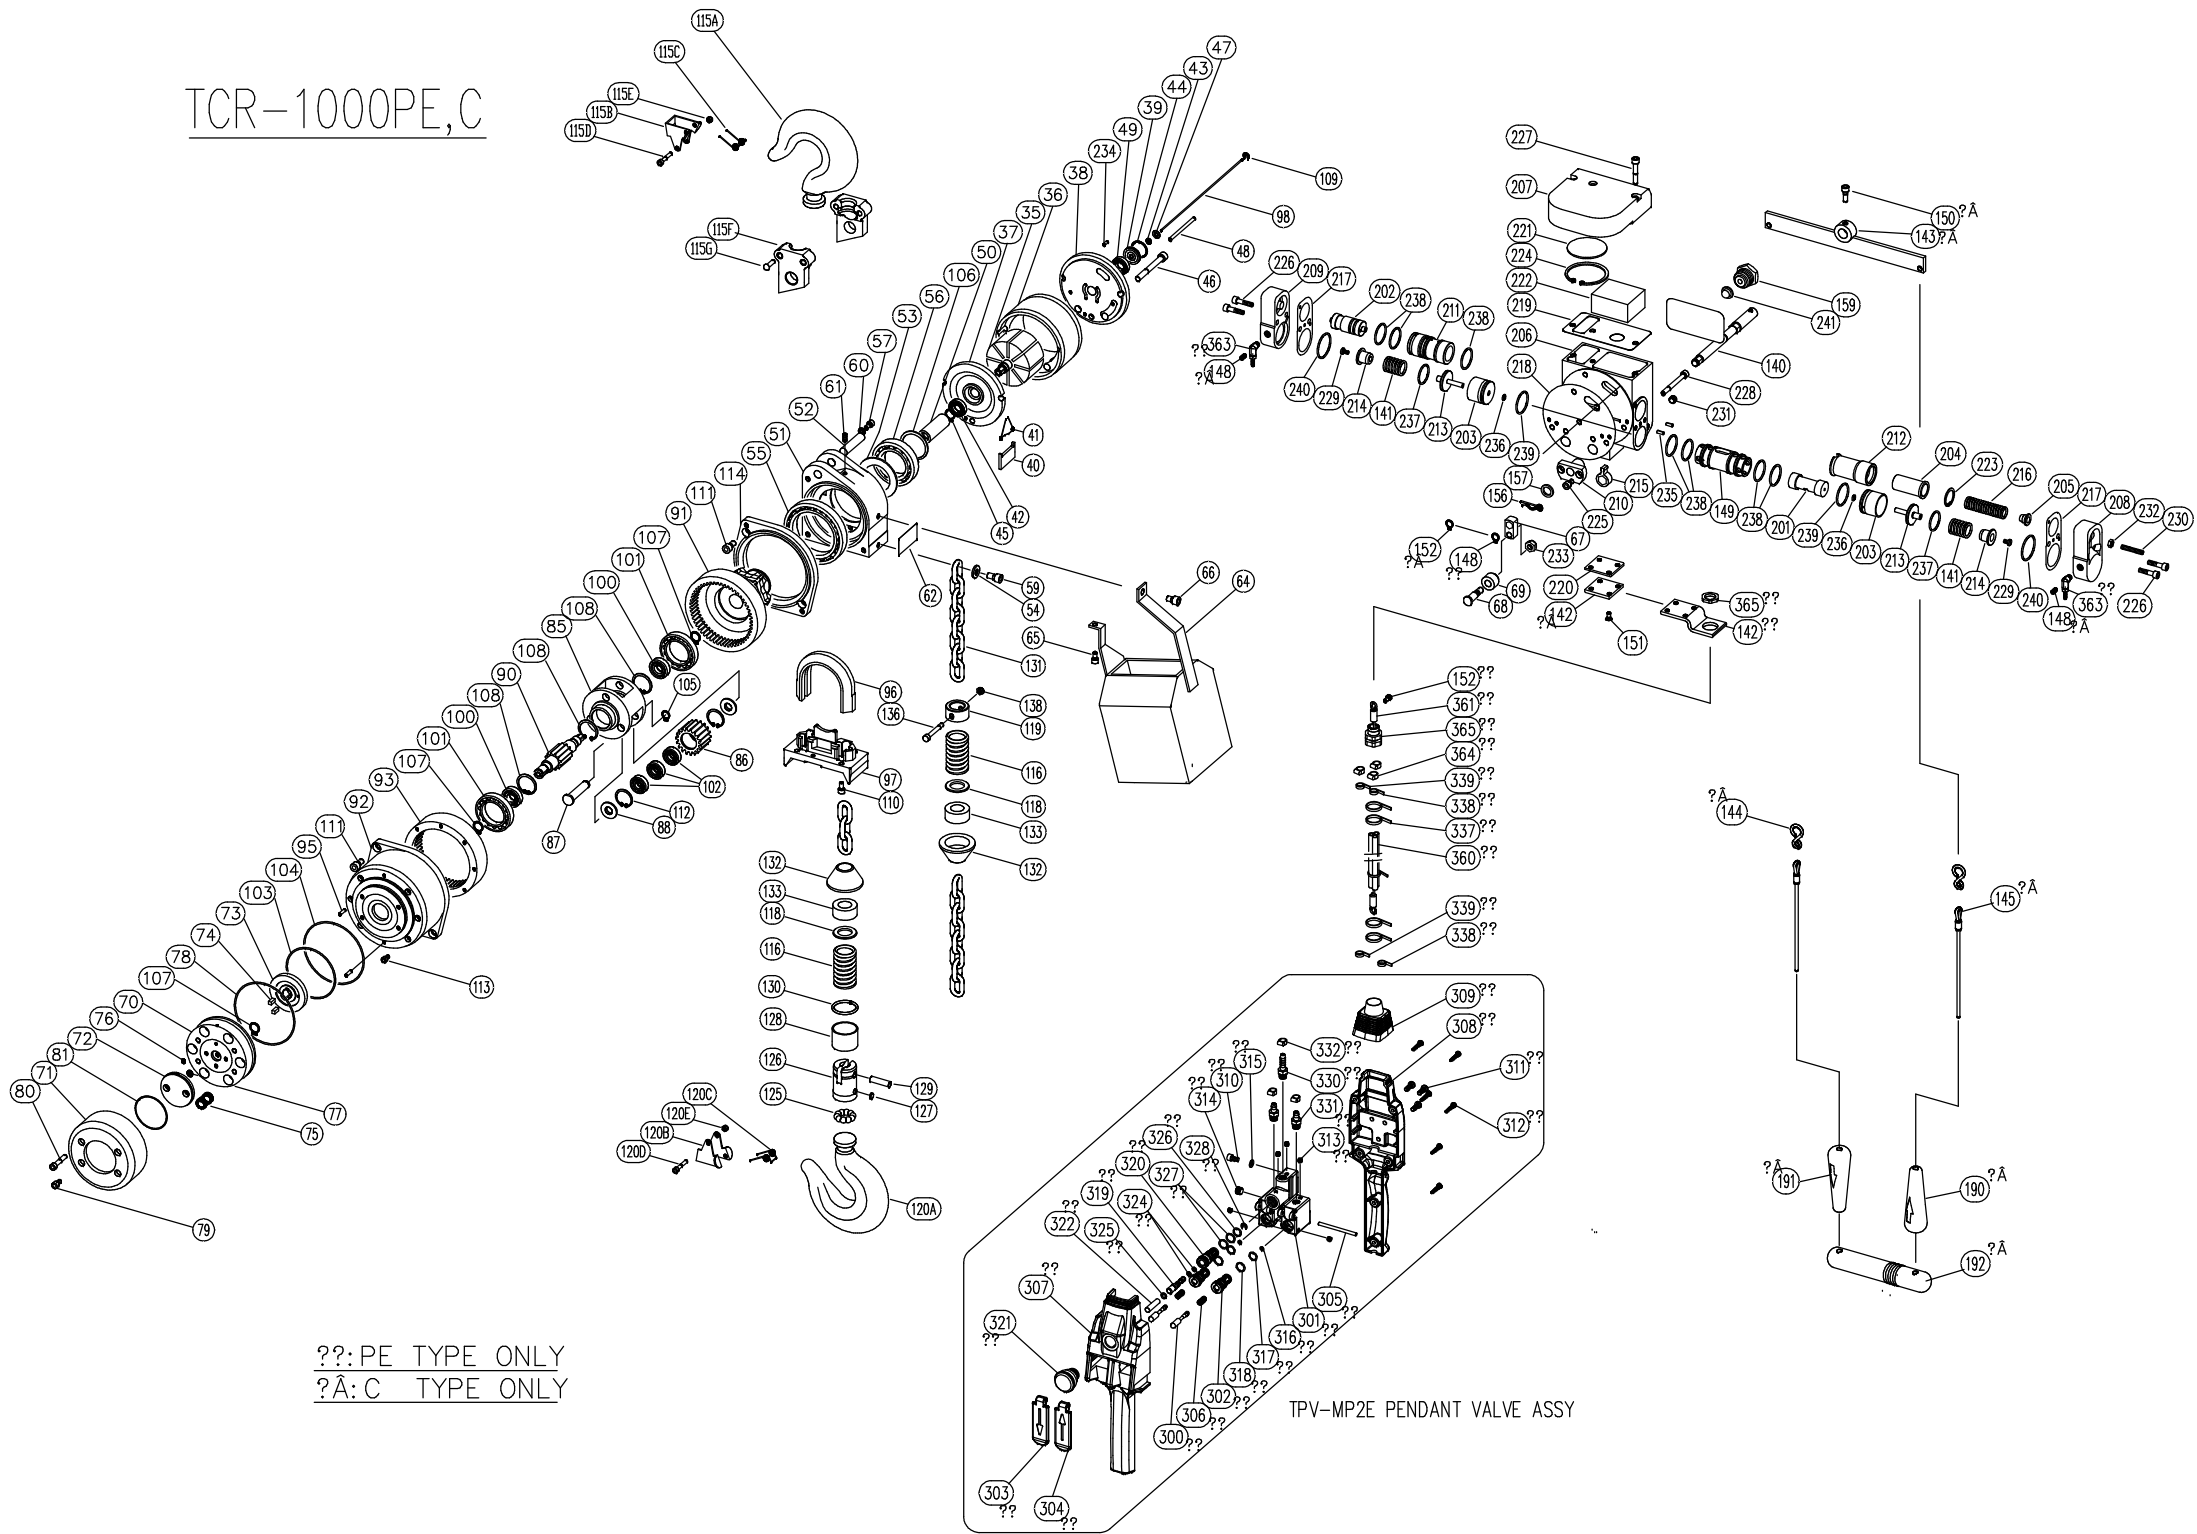

# TCR-1000PE,C

??: PE TYPE ONLY  
 ?A: C TYPE ONLY

TPV-MP2E PENDANT VALVE ASSY